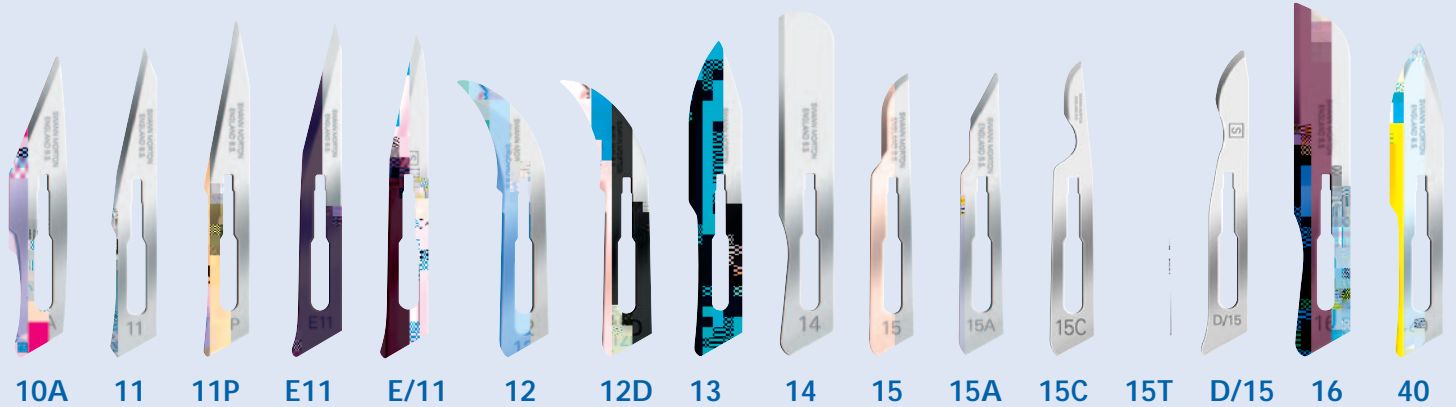

Standard Surgical Blades & Stitch Cutter

Stitch Cutter

6

9

10

Standard Surgical Blades - Sterile

-  Sterile Blades in Carbon Steel.
-  Non-Sterile Blades in Carbon Steel.
-  Sterile Blades in Stainless Steel.